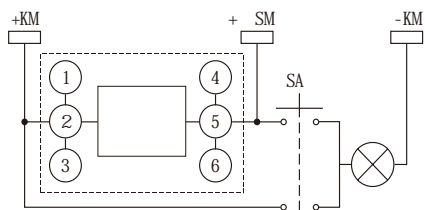

JUREN PRODUCT MANUALS

www.jurendianli.com

JR-19-10-A/0

RSG-1D

RSG-1D ()

: RSG-1D/DC220V

- 220V 110V 48V 24V
- 60
- 60± 5
- 8mA
- 2A
- 1W
- 2000V

ABOUT US
JUREN POWER