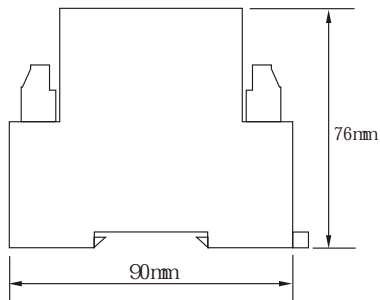

JUREN PRODUCT MANUALS

www.jurendianli.com

JR-19-10-A/0

RSG-1D

RSG-1D ()

: RSG-1D/DC220V

- 220V 110V 48V 24V
- 60
- 60± 5
- 8mA
- 2A
- 1W
- 2000V

ABOUT US
JUREN POWER