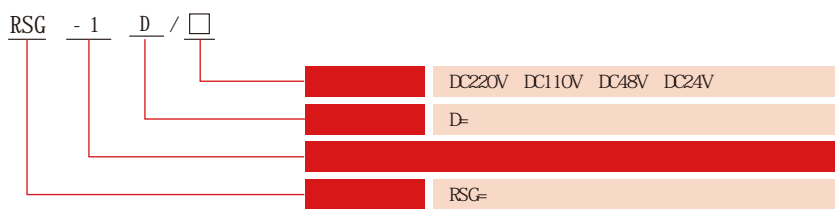

JUREN PRODUCT MANUALS

www.jurendianli.com

JR-19-10-A/0

RSG-1D

RSG-1D ()

: RSG-1D/DC220V

- 220V 110V 48V 24V
- 60
- 60± 5
- 8mA
- 2A
- 1W
- 2000V

ABOUT US
JUREN POWER