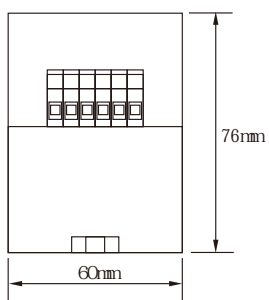

JUREN PRODUCT MANUALS

www.jurendianli.com

JR-19-10-A/0

RSG-1D

RSG-1D ()

: RSG-1D/DC220V

- 220V 110V 48V 24V
- 60
- 60± 5
- 8mA
- 2A
- 1W
- 2000V

ABOUT US
JUREN POWER